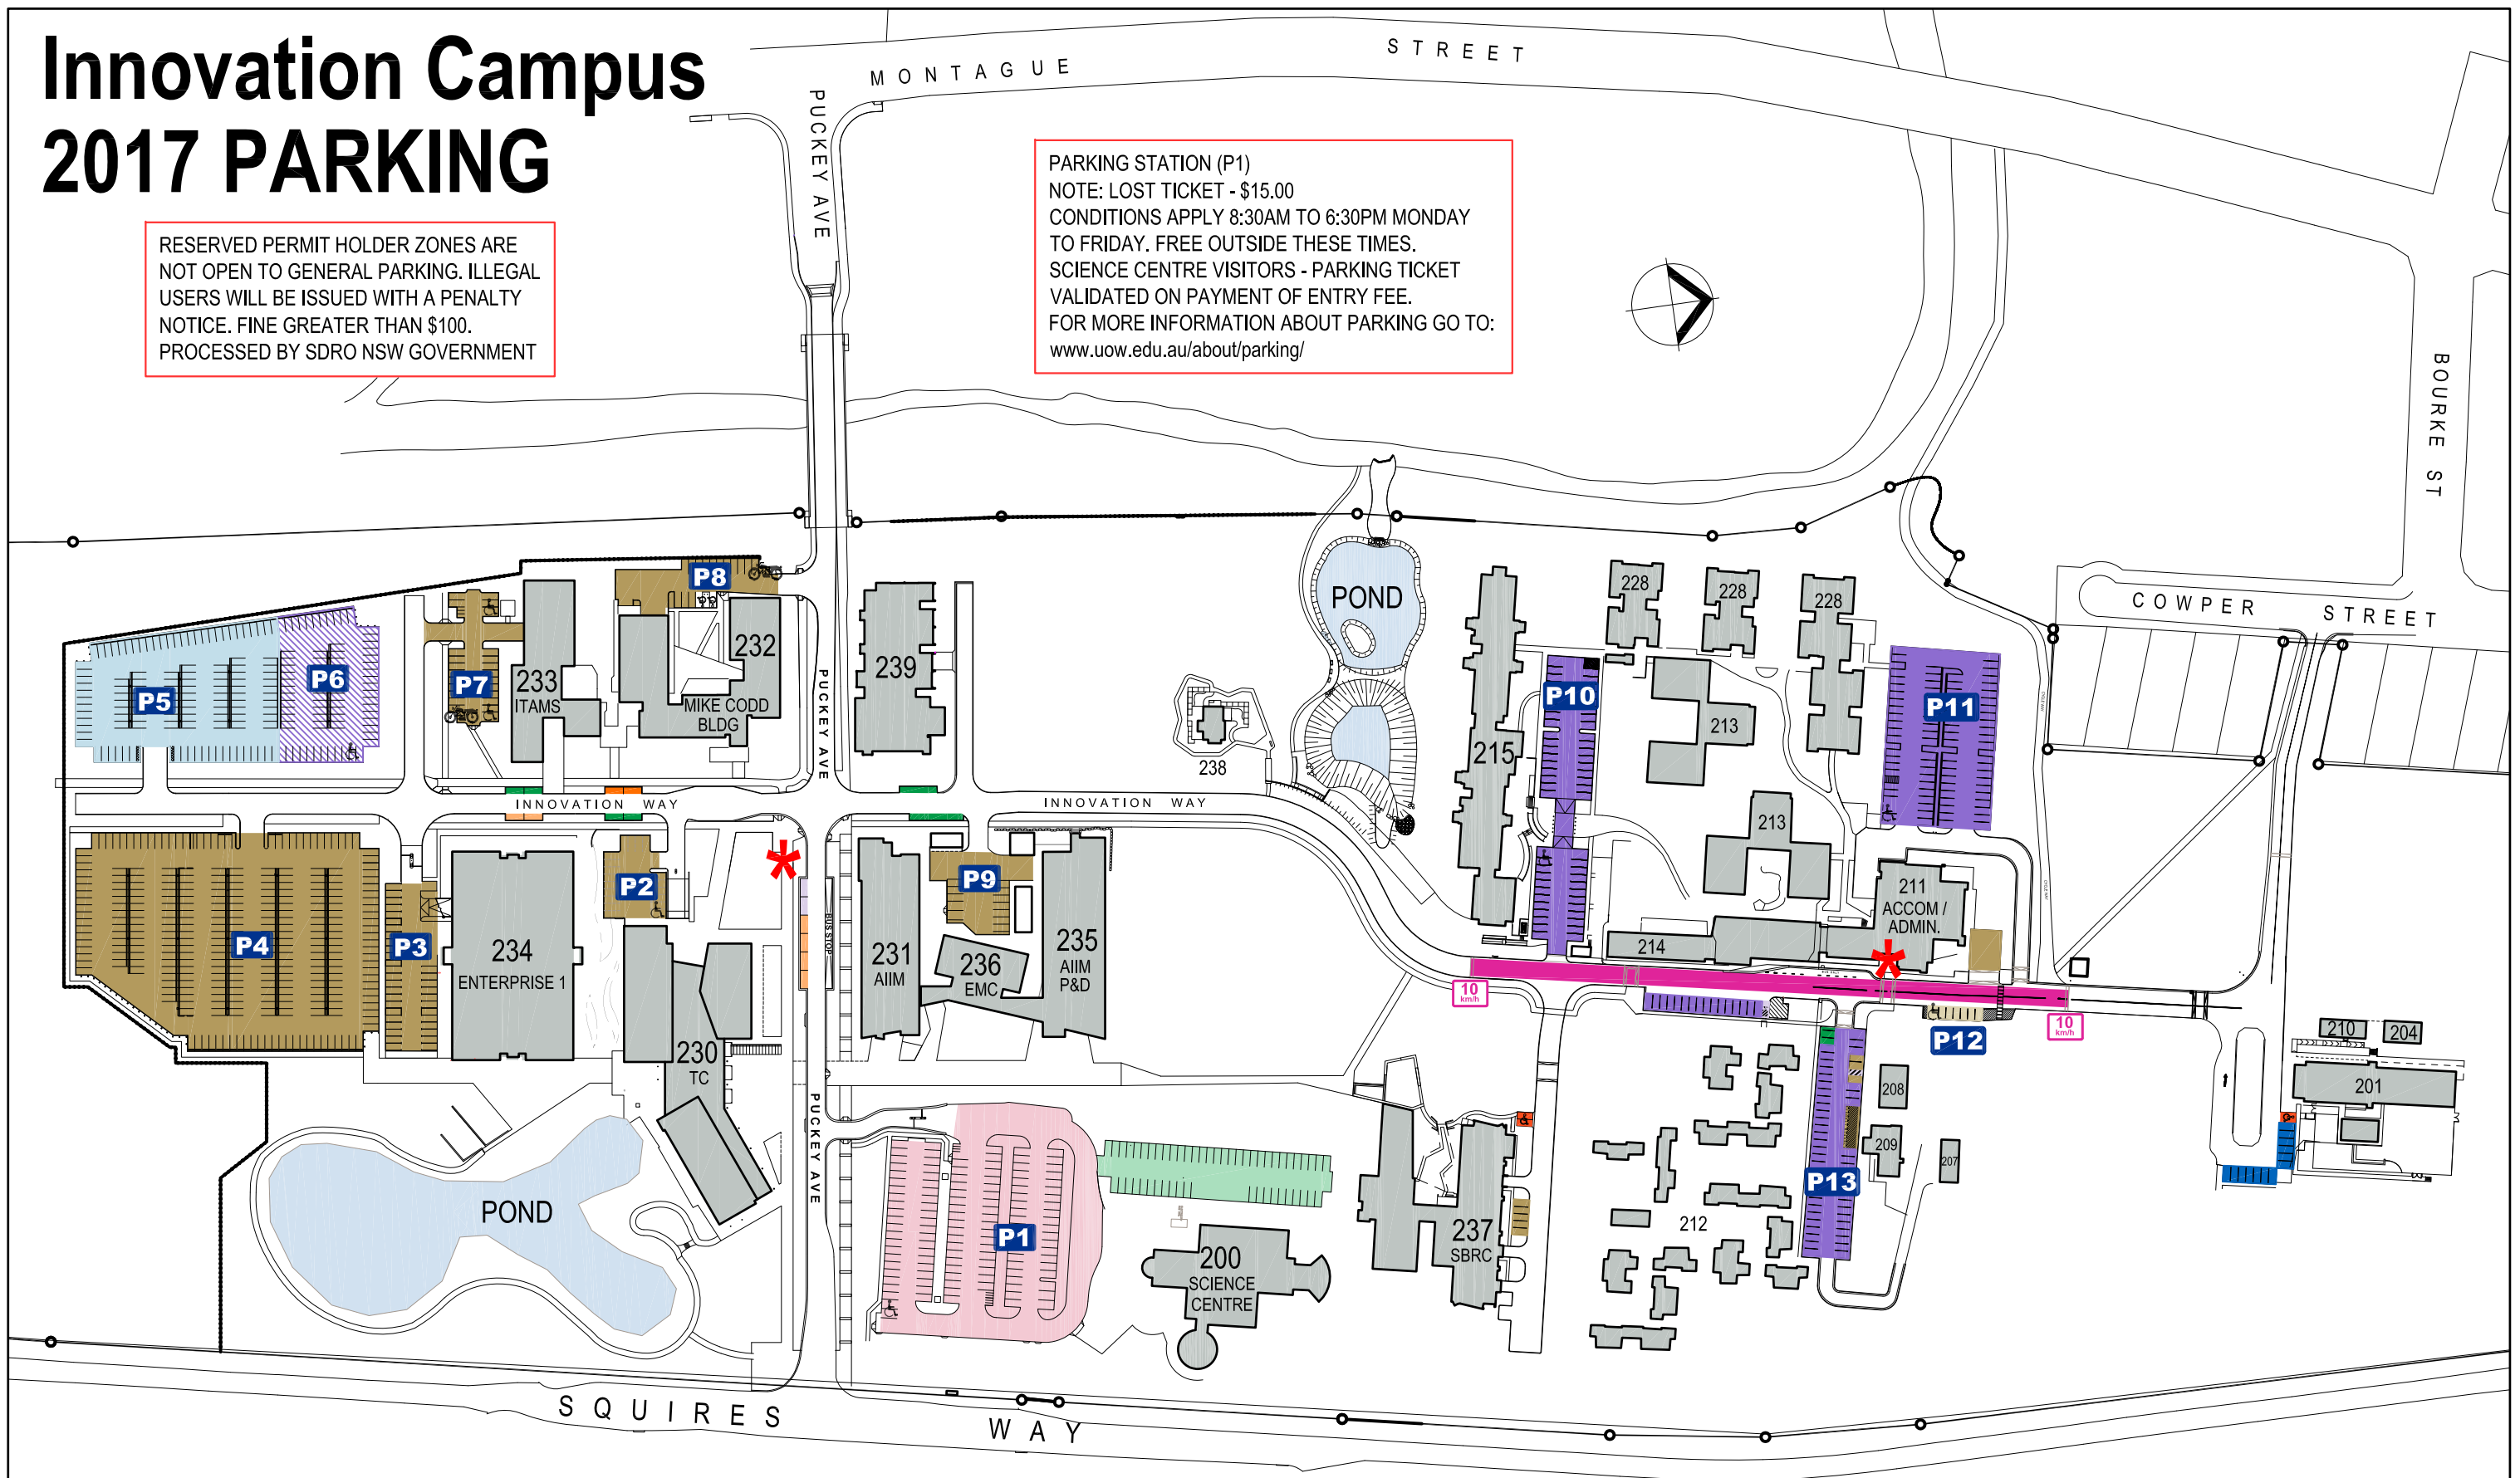

Innovation Campus 2017 PARKING

RESERVED PERMIT HOLDER ZONES ARE NOT OPEN TO GENERAL PARKING. ILLEGAL USERS WILL BE ISSUED WITH A PENALTY NOTICE. FINE GREATER THAN \$100. PROCESSED BY SDRO NSW GOVERNMENT

PARKING STATION (P1)
NOTE: LOST TICKET - \$15.00
CONDITIONS APPLY 8:30AM TO 6:30PM MONDAY TO FRIDAY. FREE OUTSIDE THESE TIMES.
SCIENCE CENTRE VISITORS - PARKING TICKET VALIDATED ON PAYMENT OF ENTRY FEE.
FOR MORE INFORMATION ABOUT PARKING GO TO:
www.uow.edu.au/about/parking/

LEGEND

- P1 Short Term Parking Station
- P12 P & D Ticket Parking Only
- P5 UOW Permit Carpark Mon-Fri 8.30am - 6.30pm
- P6 iC Long Term Parking
- P13 OOSH Permit Carpark
- * NRMA Meeting Points
- P7 Reserved Permit Bays
- P8 Special Event Parking
- 🏍️ Motorbike Parking
- ♿ Disabled Parking
- P9 Service Vehicle Zone
- P10 Loading Zone
- P11 No Parking
- P12 Security & Police Vehicle Zone

PARKING RATES

P1 Short Term Parking - Mon-Fri 8.30am to 6.30pm						
	30min	30min-1hr	1-2hrs	2-4hrs	4-6hrs	6+hrs
Free		\$2.50	\$5	\$6.50	\$8.00	\$15.00

P12 Pay & Display - 24 hours Mon - Sun			
	0-4hrs	4-6hrs	6+hrs
	\$2	\$3	\$5